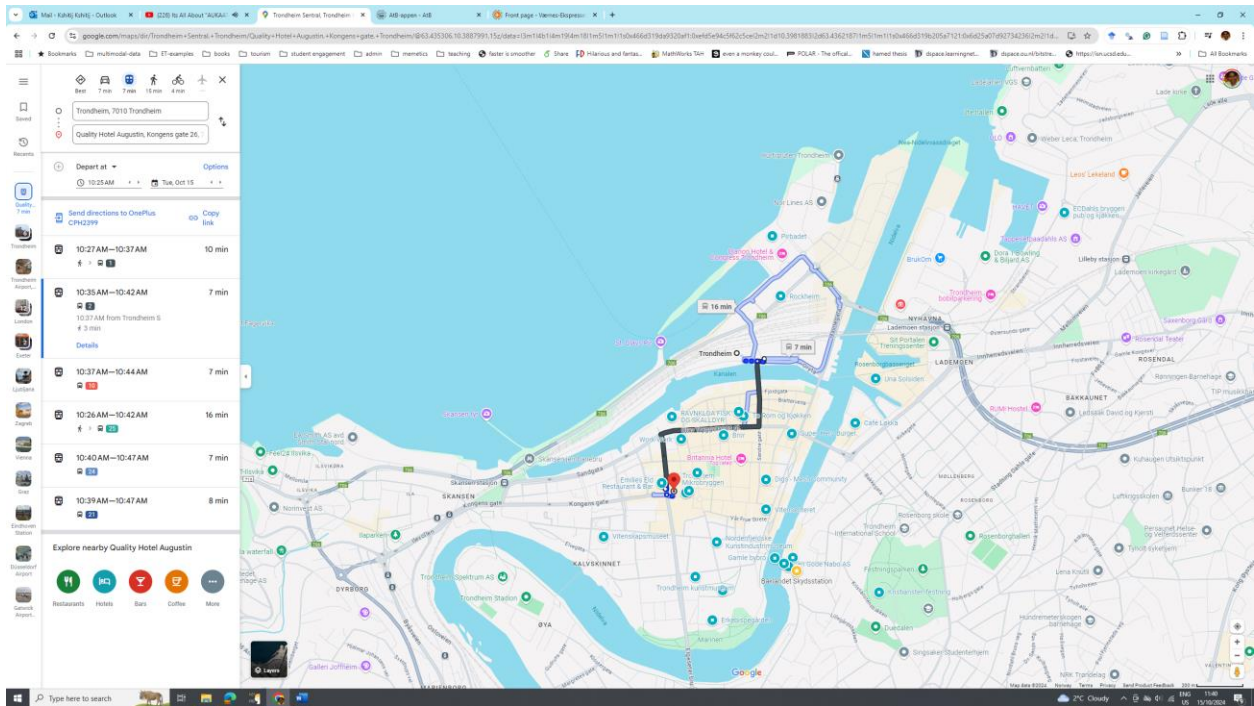

Thon Hotel Nidaros
Sendre gate 228, 7010 Trondheim

- Head east on Carl Johans gate toward Sendre gate
- Turn right onto Sendre gate
- Turn left onto Kongens gate
- Turn right onto Kjøpmannsgata
- Turn left onto Gamle byn
- Turn right onto Olve Baklandet
- Continue onto Vollaibakken
- Turn left toward Grensen/Haggaleivsen
- Turn right onto Grensen/Haggaleivsen
- Turn left onto Haggaleivsen
- Turn right to stay on Haggaleivsen
- Turn right onto O. S. Bragata's Plass
- Turn right to stay on O. S. Bragata's Plass

There is only one app for both the tickets and the time tables.

Airport to hotels:

Bus

<https://en.vaernesekspresen.no/>

The driver usually announces the hotels at various stops

Quality hotel stop (Prinsens Gate)

Thon hotel stop (Olav Tryggvasons Gate)

Taxi

The taxies are usually lined up right in the front of the Arrivals exit. The drivers usually know the hotels very well.

Train

The airport has its own station and you can take the train to Trondheim S and then both the hotels are walking distance (Thon 5 minutes, Quality 15 minutes)

Train station to Quality hotel Augustin

Train Station to Thon hotel Nidaros