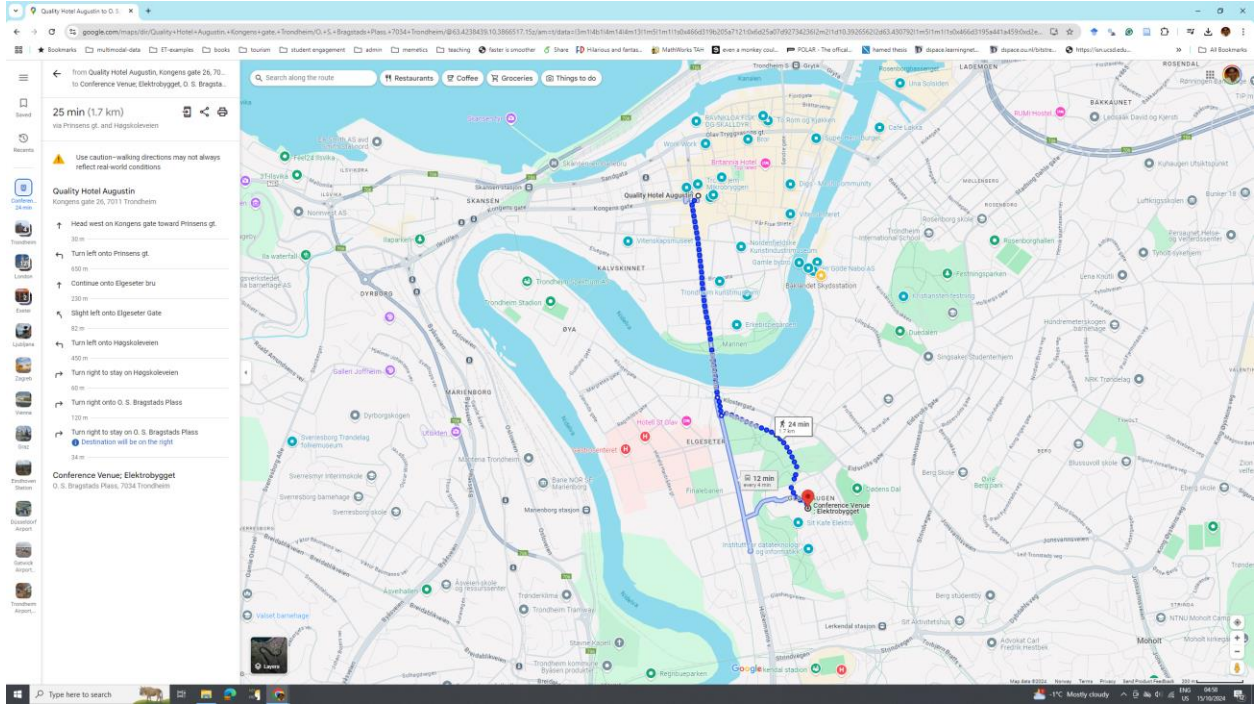

Arriving at the SIG 27 conference venue

Quality Hotel Augustin to Conference Venue

Thon hotel Nidaros to conference venue

Thon Hotel Nidaros to O. S. Bragata

Depart at 8:00 AM Tue, Oct 15

Route	Duration
8:00 AM - 8:21 AM	16 min
8:00 AM from Olav Trygvassens gate # 8 min	
8:00 AM - 8:19 AM	19 min
8:00 AM - 8:21 AM	19 min
8:09 AM - 8:28 AM	19 min
8:15 AM - 8:31 AM	16 min
8:07 AM - 8:27 AM	20 min

Explore nearby Conference Venue, Elektrobygget

- Restaurants
- Hotels
- Bars
- Coffee
- More

Thon Hotel Nidaros to O. S. Bragata

31 min (2.1 km)

Use caution: walking directions may not always reflect real world conditions

Thon Hotel Nidaros
Sendre gate 228, 7010 Trondheim

- Head east on Carl Johans gate toward Sendre gate
- Turn right onto Sendre gate
- Turn left onto Kongens gate
- Turn right onto Kjøpmannsgata
- Turn left onto Gamle byn
- Turn right onto Olve Baklandet
- Continue onto Vollaibakken
- Turn left toward Grensen/Haggaleivsen
- Turn right onto Grensen/Haggaleivsen
- Turn left onto Haggaleivsen
- Turn right to stay on Haggaleivsen
- Turn right onto O. S. Bragata's Plass
- Turn right to stay on O. S. Bragata's Plass

Conference Venue: Elektrobygget
O. S. Bragata's Plass, 7034 Trondheim

Getting around in Trondheim

Public transport

(Single (1.5 Hours) ticket: 43 NOK; 24Hour ticket: 129 NOK; Week Ticket: 301 NOK)

Download ATB app: <https://www.atb.no/app/>