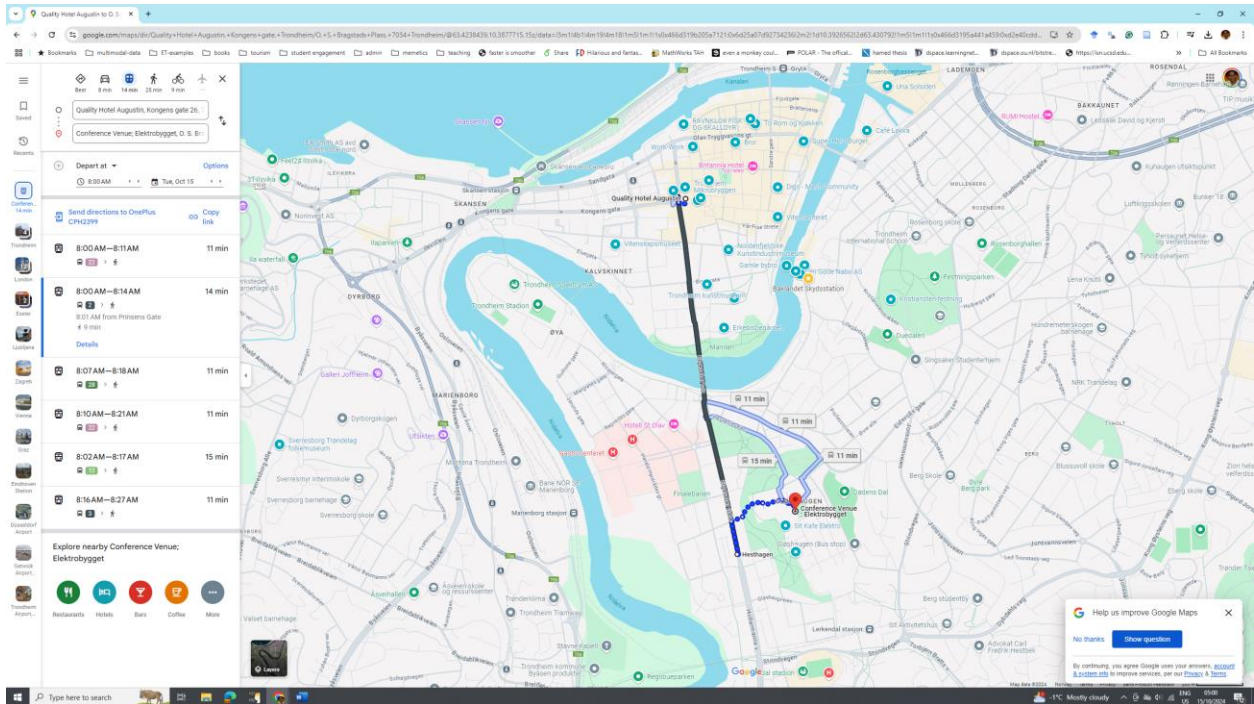

Arriving at the SIG 27 conference venue

Quality Hotel Augustin to Conference Venue

Thon hotel Nidaros to conference venue

Thon Hotel Nidaros to O. S. Bragata

Depart at 8:00 AM Tue, Oct 15

Route	Duration
8:00 AM - 8:21 AM	16 min
8:00 AM from Olav Trygvassens gate # 8 min	
8:00 AM - 8:19 AM	19 min
8:00 AM - 8:21 AM	19 min
8:09 AM - 8:28 AM	19 min
8:15 AM - 8:31 AM	16 min
8:07 AM - 8:27 AM	20 min

Explore nearby Conference Venue, Elektrobygget

- Restaurants
- Hotels
- Bars
- Coffee
- More

Thon Hotel Nidaros to O. S. Bragata

31 min (2.1 km)

Use caution: walking directions may not always reflect real world conditions

Thon Hotel Nidaros
Sendre gate 228, 7010 Trondheim

- Head east on Carl Johans gate toward Sendre gate
- Turn right onto Sendre gate
- Turn left onto Kongens gate
- Turn right onto Kjøpmannsgata
- Turn left onto Gamle byn
- Turn right onto Olve Baklandet
- Continue onto Vollaibakken
- Turn left toward Grensen/Haggaleivsen
- Turn right onto Grensen/Haggaleivsen
- Turn left onto Haggaleivsen
- Turn right to stay on Haggaleivsen
- Turn right onto O. S. Bragata's Plass
- Turn right to stay on O. S. Bragata's Plass

Conference Venue: Elektrobygget
O. S. Bragata's Plass, 7034 Trondheim

Getting around in Trondheim

Public transport

(Single (1.5 Hours) ticket: 43 NOK; 24Hour ticket: 129 NOK; Week Ticket: 301 NOK)

Download ATB app: <https://www.atb.no/app/>