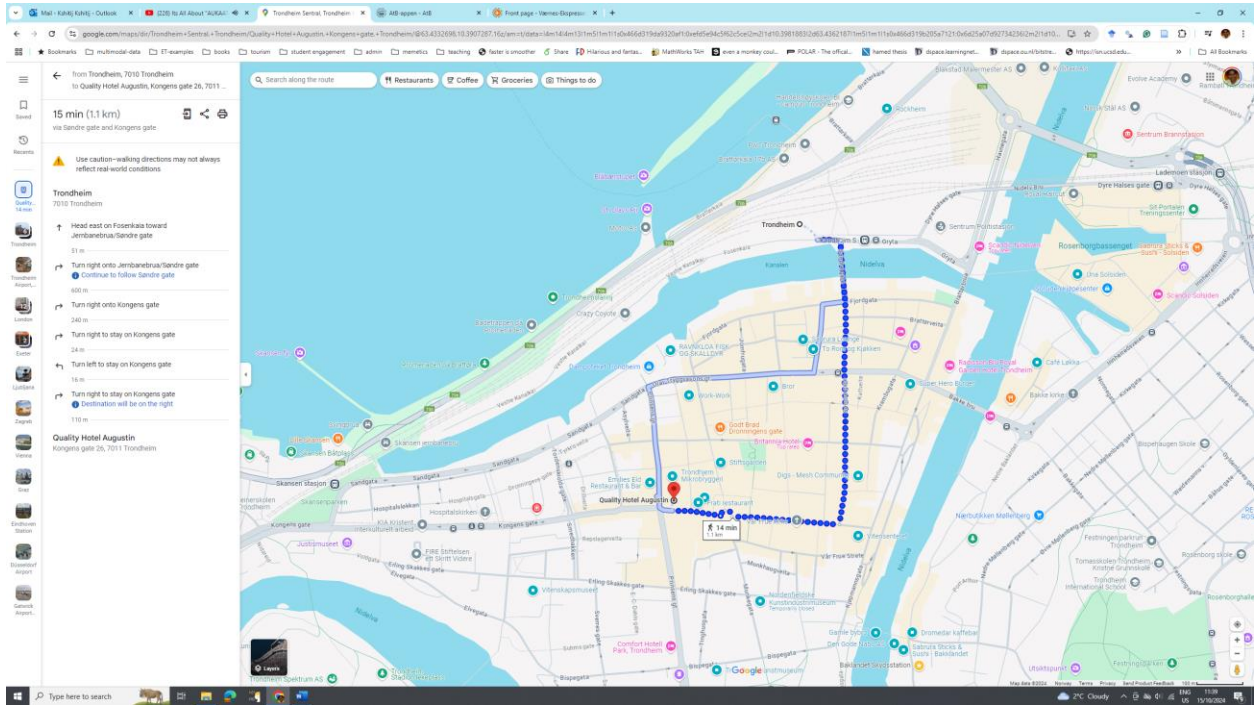

Thon Hotel Nidaros
Sendre gate 228, 7010 Trondheim

- Head east on Carl Johans gate toward Sendre gate
- Turn right onto Sendre gate
- Turn left onto Kongens gate
- Turn right onto Kjøpmannsgata
- Turn left onto Gamle byn
- Turn right onto Olve Baklandet
- Continue onto Vollaibakken
- Turn left toward Grensen/Haggaleivsen
- Turn right onto Grensen/Haggaleivsen
- Turn left onto Haggaleivsen
- Turn right to stay on Haggaleivsen
- Turn right onto O. S. Bragata's Plass
- Turn right to stay on O. S. Bragata's Plass

There is only one app for both the tickets and the time tables.

Airport to hotels:

Bus

<https://en.vaernesekspresen.no/>

The driver usually announces the hotels at various stops

Quality hotel stop (Prinsens Gate)

Thon hotel stop (Olav Tryggvasons Gate)

Taxi

The taxies are usually lined up right in the front of the Arrivals exit. The drivers usually know the hotels very well.

Train

The airport has its own station and you can take the train to Trondheim S and then both the hotels are walking distance (Thon 5 minutes, Quality 15 minutes)

Train station to Quality hotel Augustin

Train Station to Thon hotel Nidaros